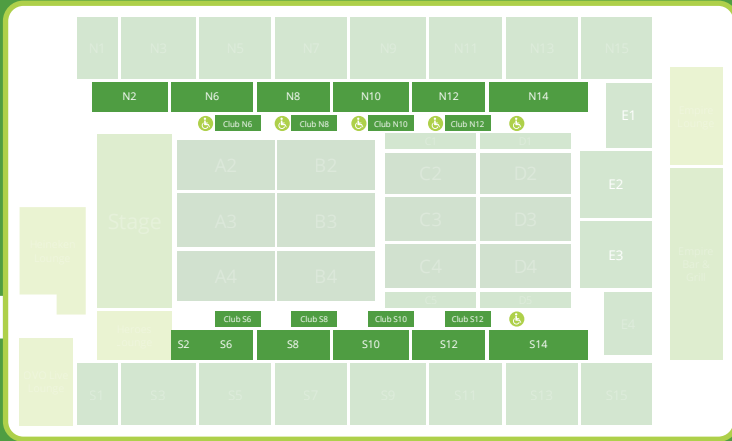

- Empire Lounge (Upper Level)

ENGINEERS WAY

ARENA SQUARE

◀ **OVO GUESTS ENTRANCE**

◀ **DOOR ONE**

WEMBLEY PARK BOULEVARD

OLYMPIC WAY

LAKESIDE WAY

ARENA FLOOR + FOYER LEVEL

ENGINEERS WAY

ARENA SQUARE

WEMBLEY PARK BOULEVARD

OLYMPIC WAY

LAKESIDE WAY

VIP
ENTRANCE

**CONCOURSE
LEVEL**

ENGINEERS WAY

ARENA SQUARE

OLYMPIC WAY

WEMBLEY PARK BOULEVARD

LAKESIDE WAY

UPPER LEVEL