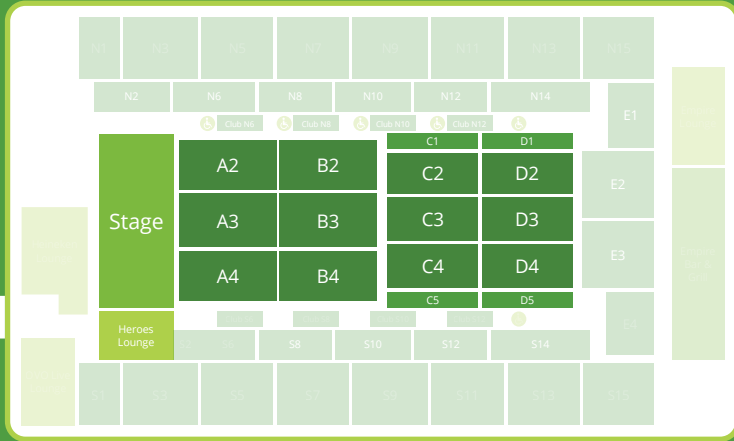

ENGINEERS WAY

OLYMPIC WAY

ARENA SQUARE

OVO GUESTS ENTRANCE

DOOR ONE

WEMBLEY PARK BOULEVARD

LAKESIDE WAY

VIP ENTRANCE

- Empire Lounge (Upper Level)

ENGINEERS WAY

ARENA SQUARE

◀ **OVO GUESTS ENTRANCE**

◀ **DOOR ONE**

WEMBLEY PARK BOULEVARD

OLYMPIC WAY

LAKESIDE WAY

ARENA FLOOR + FOYER LEVEL

ENGINEERS WAY

ARENA SQUARE

WEMBLEY PARK BOULEVARD

OLYMPIC WAY

LAKESIDE WAY

VIP
ENTRANCE

**CONCOURSE
LEVEL**